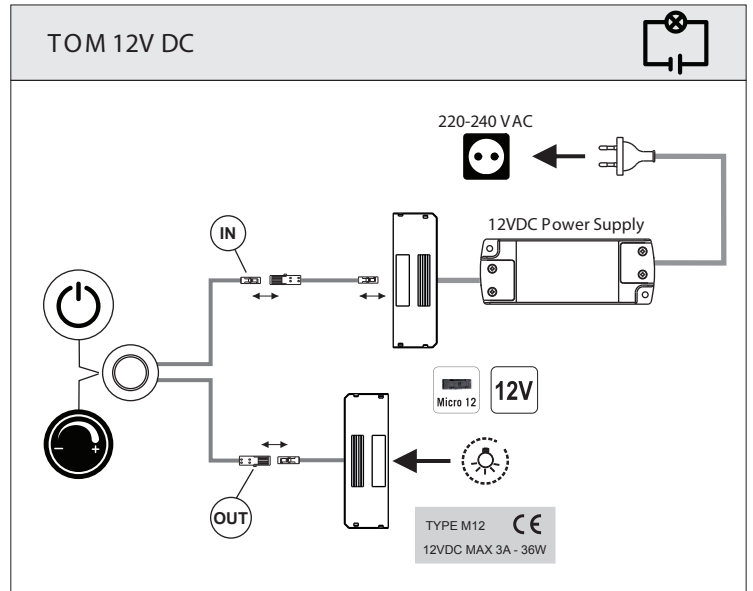

TOM

INPUT: 12VDC | 24VDC
 OUTPUT: 12VDC | 24VDC
 POWER: 36W | 72W

TOM 12-24V DC