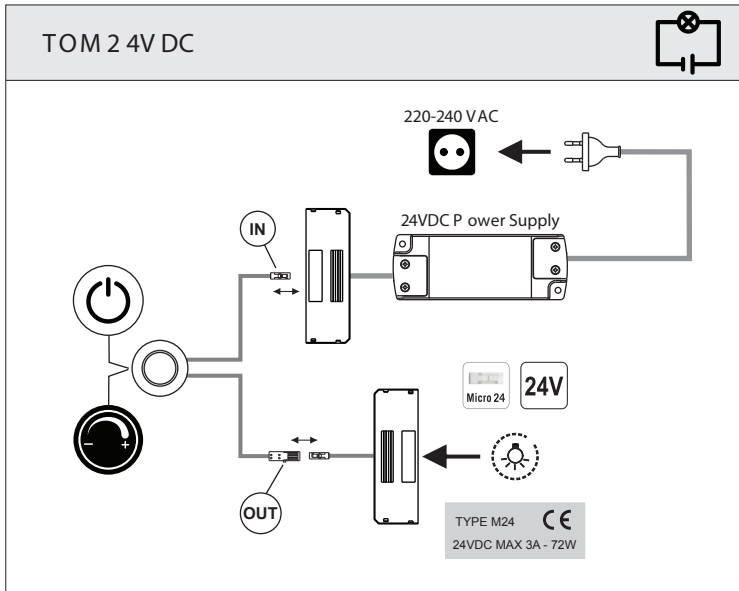

TOM

INPUT: 12VDC | 24VDC
 OUTPUT: 12VDC | 24VDC
 POWER: 36W | 72W

TOM 12-24V DC