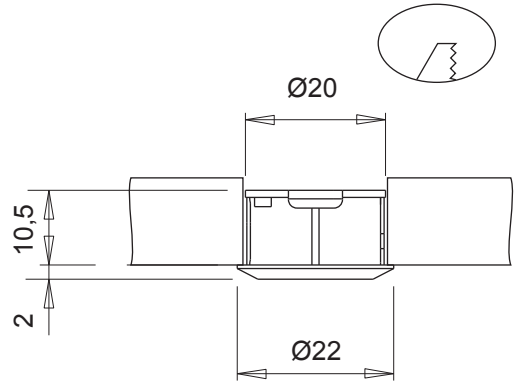

TOM

INPUT: 12VDC | 24VDC
 OUTPUT: 12VDC | 24VDC
 POWER: 36W | 72W

TOM 12-24V DC